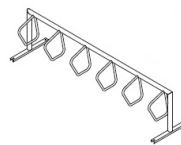

BR-3H
Broadway
Bike Parking - 7
Width - 100
Depth - 2"
Height - 36"

- Embedded
- Freestanding
- Surface Mount
- Ceiling Mount
- Wall Mount

CRS-05
Campus Single
Bike Parking - 5/7
Width - 114"
Depth - 34"
Height - 34"

- Embedded
- Freestanding
- Surface Mount
- Ceiling Mount
- Wall Mount

BR-4H
Broadway
Bike Parking - 9
Width - 139"
Depth - 2"
Height - 36"

- Embedded
- Freestanding
- Surface Mount
- Ceiling Mount
- Wall Mount