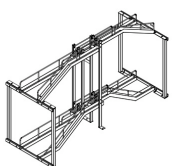

DU2-08
Duplex
Bike Parking - 8
Width - 49"
Depth - 112"
Height - 102"

- Embedded
- Freestanding
- Surface Mount
- Ceiling Mount
- Wall Mount