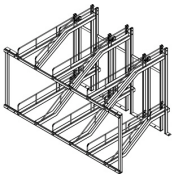

DU1-12
Duplex
Bike Parking - 12
Width - 113"
Depth - 62"
Height - 102"

- Embedded
- Freestanding
- Surface Mount
- Ceiling Mount
- Wall Mount