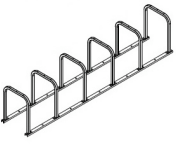

DT-06
Downtown
Bike Parking - 12
Width - 181"
Depth - 2"
Height - 36"

- Embedded
- Freestanding
- Surface Mount
- Ceiling Mount
- Wall Mount