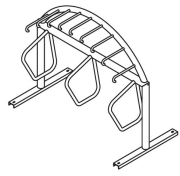

- Embedded
- Freestanding
- Surface Mount
- Ceiling Mount
- Wall Mount

MTND-11
Mountain Ski & Bike
Bike Parking - 11/13
Ski Parking - 80
Width - 139"
Depth - 34"
Height - 34"

- Embedded
- Freestanding
- Surface Mount
- Ceiling Mount
- Wall Mount

Streetscapes
Furniture & Amenities for Public Spaces

www.streetscapes.biz

Bike Rack Dimensions

Width ... Depth ... Height ... Parking Capacity ... Installation Methods

MTNS-03
Mountain Ski & Bike
Bike Parking - 3/5
Ski Parking - 16
Width - 64"
Depth - 34"
Height - 34"