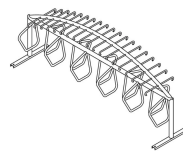

MTND-11
Mountain Ski & Bike
Bike Parking - 11/13
Ski Parking - 80
Width - 139"
Depth - 34"
Height - 34"

- Embedded
- Freestanding
- Surface Mount
- Ceiling Mount
- Wall Mount

Streetscapes
Furniture & Amenities for Public Spaces

www.streetscapes.biz