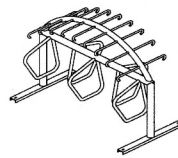

MTND-05
Mountain Ski & Bike
Bike Parking - 5/7
Ski Parking - 32
Width - 64"
Depth - 34"
Height - 34"

- Embedded
- Freestanding
- Surface Mount
- Ceiling Mount
- Wall Mount