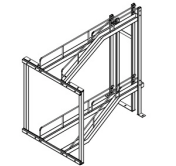

- Embedded
- Freestanding
- Surface Mount
- Ceiling Mount
- Wall Mount

DT-06
Downtown
Bike Parking - 12
Width - 181"
Depth - 2"
Height - 36"

- Embedded
- Freestanding
- Surface Mount
- Ceiling Mount
- Wall Mount

HHBR
Hoop Hitch
Bike Parking - 2
Width - 17.38"
Depth - 2.375"
Height - 35.25"

- Embedded
- Freestanding
- Surface Mount
- Ceiling Mount
- Wall Mount

DU1-04
Duplex
Bike Parking - 4
Width - 45"
Depth - 62"
Height - 102"