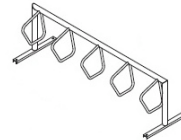

CRS-03
Campus Single
Bike Parking - 3/5
Width - 64"
Depth - 34"
Height - 34"

- Embedded
- Freestanding
- Surface Mount
- Ceiling Mount
- Wall Mount

BR-2H
Broadway
Bike Parking - 5
Width - 60"
Depth - 2"
Height - 36"

- Embedded
- Freestanding
- Surface Mount
- Ceiling Mount
- Wall Mount

CRS-04
Campus Single
Bike Parking - 4/6
Width - 89"
Depth - 34"
Height - 34"

- Embedded
- Freestanding
- Surface Mount
- Ceiling Mount
- Wall Mount

BR-3H
Broadway
Bike Parking - 7
Width - 100
Depth - 2"
Height - 36"

- Embedded
- Freestanding
- Surface Mount
- Ceiling Mount
- Wall Mount

CRS-05
Campus Single
Bike Parking - 5/7
Width - 114"
Depth - 34"
Height - 34"