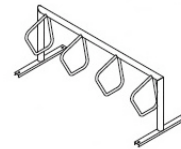

CRS-04
Campus Single
Bike Parking - 4/6
Width - 89"
Depth - 34"
Height - 34"

- Embedded
- Freestanding
- Surface Mount
- Ceiling Mount
- Wall Mount