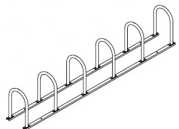

HP2-06
U Hoop
Bike Parking - 12
Width - 181"
Depth - 24"
Height - 35"

- Embedded
- Freestanding
- Surface Mount
- Ceiling Mount
- Wall Mount