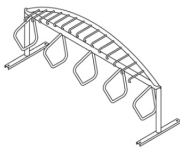

MTNS-05
Mountain Ski & Bike
Bike Parking - 5/7
Ski Parking - 32
Width - 114"
Depth - 34"
Height - 34"

- Embedded
- Freestanding
- Surface Mount
- Ceiling Mount
- Wall Mount