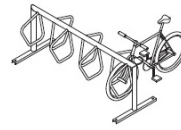

Bike Rack Dimensions

Width ... Depth ... Height ... Parking Capacity ... Installation Methods

3V
Bike Parking - 2/3
Width - 28"
Depth - 28"
Height - 32"

- Embedded
- Freestanding
- Surface Mount
- Ceiling Mount
- Wall Mount

CRD-07
Campus Dual
Bike Parking - 7/9
Width - 89"
Depth - 34"
Height - 34"

- Embedded
- Freestanding
- Surface Mount
- Ceiling Mount
- Wall Mount

ARBR
Arc
Bike Parking - 2
Width - 40"
Depth - 2"
Height - 35