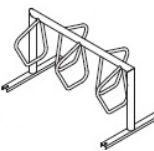

BR-3H
Broadway
Bike Parking - 7
Width - 100
Depth - 2"
Height - 36"

- Embedded
- Freestanding
- Surface Mount
- Ceiling Mount
- Wall Mount

CRS-05
Campus Single
Bike Parking - 5/7
Width - 114"
Depth - 34"
Height - 34"

- Embedded
- Freestanding
- Surface Mount
- Ceiling Mount
- Wall Mount

BR-4H
Broadway
Bike Parking - 9
Width - 139"
Depth - 2"
Height - 36"

- Embedded
- Freestanding
- Surface Mount
- Ceiling Mount
- Wall Mount

CRS-06
Campus Single
Bike Parking - 6/8
Width - 139"
Depth - 34"
Height - 34"

- Embedded
- Freestanding
- Surface Mount
- Ceiling Mount
- Wall Mount

CRD-05
Campus Dual
Bike Parking - 5/7
Width - 64"
Depth - 34"
Height - 34"