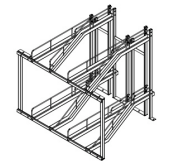

HHBR
Hoop Hitch
Bike Parking - 2
Width - 17.38"
Depth - 2.375"
Height - 35.25"

- Embedded
- Freestanding
- Surface Mount
- Ceiling Mount
- Wall Mount

DU1-04
Duplex
Bike Parking - 4
Width - 45"
Depth - 62"
Height - 102"

- Embedded
- Freestanding
- Surface Mount
- Ceiling Mount
- Wall Mount

HP-01
U Hoop
Bike Parking - 2
Width - 24"
Depth - 1.9"
Height - 35"

- Embedded
- Freestanding
- Surface Mount
- Ceiling Mount
- Wall Mount