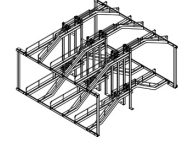

DU2-24
Duplex
Bike Parking - 24
Width - 117"
Depth - 112"
Height - 102"

- Embedded
- Freestanding
- Surface Mount
- Ceiling Mount
- Wall Mount