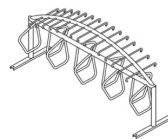

MTND-09
Mountain Ski & Bike
Bike Parking - 9/11
Ski Parking - 64
Width - 114"
Depth - 34"
Height - 34"

- Embedded
- Freestanding
- Surface Mount
- Ceiling Mount
- Wall Mount