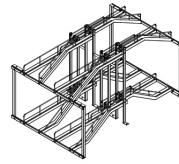

DU2-16
Duplex
Bike Parking - 16
Width - 83"
Depth - 112"
Height - 102"

- Embedded
- Freestanding
- Surface Mount
- Ceiling Mount
- Wall Mount