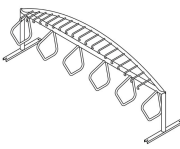

MTNS-06
Mountain Ski & Bike
Bike Parking - 6/8
Ski Parking - 40
Width - 139"
Depth - 34"
Height - 34"

- Embedded
- Freestanding
- Surface Mount
- Ceiling Mount
- Wall Mount