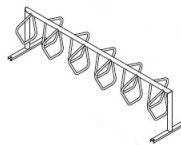

- Embedded
- Freestanding
- Surface Mount
- Ceiling Mount
- Wall Mount

CRD-09
Campus Dual - 9
Bike Parking - 9/11
Width - 113.25"
Depth - 34"
Height - 34"

- Embedded
- Freestanding
- Surface Mount
- Ceiling Mount
- Wall Mount

BBR
Bike Bike
Bike Parking - 2/4
Width - 67"
Depth - 1.5"
Height - 41.57

- Embedded
- Freestanding
- Surface Mount
- Ceiling Mount
- Wall Mount

CRD-11
Campus Dual
Bike Parking - 1/13
Width - 139"
Depth - 34"
Height - 34