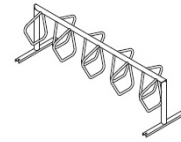

CRD-09
Campus Dual - 9
Bike Parking - 9/11
Width - 113.25"
Depth - 34"
Height - 34"

- Embedded
- Freestanding
- Surface Mount
- Ceiling Mount
- Wall Mount